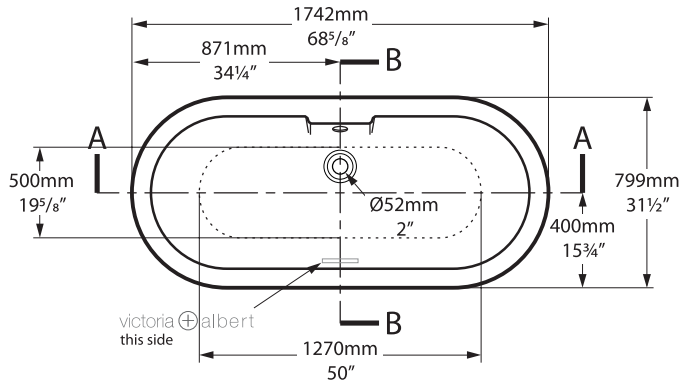

K30

K31

Related collections

Drayton 40 basin

Bosa 112 vanity

York

YOR-N-xx-OF

Top view