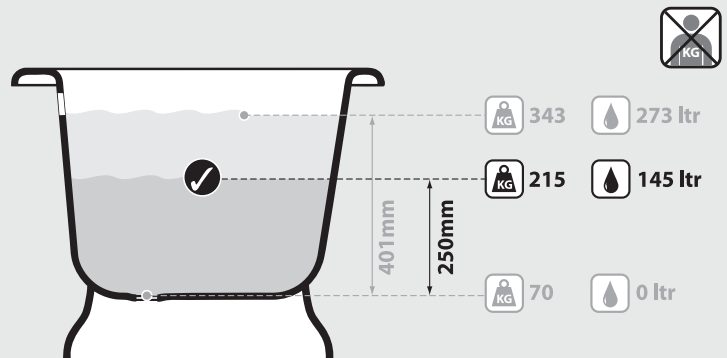

.dwg | .dxf | .skp www.vandabaths.com

Massachusetts Code: File No. P3-0711-666
cUPC listing by IAPMO: File No. 6574

VA/1204/05/March16