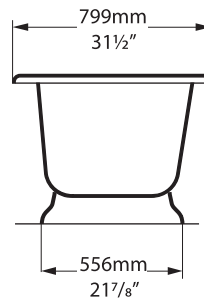

York

YOR-N-xx-OF

Top view

Side view

Front view

Rim Detail

Section AA

Section BB

Shown with K31 waste kit

Tap holes can be drilled by installer
Armaturenlöcher können leicht vom Installateur
gebohrt werden
Les trous de robinetterie peuvent être percés
par l'installateur
Pueden ser perforados por el instalador
I fori per rubinetti possono essere
perforati dall'installatore

*All measurements subject to +/-5% tolerance

.dwg | .dxf | .skp www.vandabaths.com

Massachusetts Code: File No. P3-0711-666
cUPC listing by IAPMO: File No. 6574

VA/1204/05/March16