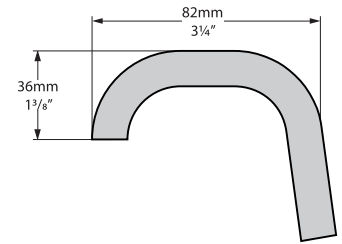

York

YOR-N-xx-OF

Top view

Side view

Front view

Rim Detail

Section AA

Section BB

Shown with K31 waste kit

Tap holes can be drilled by installer
Armaturenlöcher können leicht vom Installateur
gebohrt werden
Les trous de robinetterie peuvent être percés
par l'installateur
Pueden ser perforados por el instalador
I fori per rubinetti possono essere
perforati dall'installatore

*All measurements subject to +/-5% tolerance

.dwg | .dxf | .skp www.vandabaths.com

Massachusetts Code: File No. P3-0711-666
cUPC listing by IAPMO: File No. 6574

VA/1204/05/March16