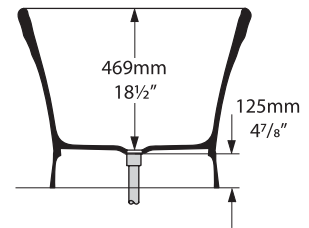

# Worcester

WOR-N-xx-NO

**Top view**

**Front view**

**Side view**

**Section BB**

Shown with K12/K40 waste kit

**Section AA**

**Rim detail**

\*All measurements subject to +/-5% tolerance  
\*Overflow hole not drilled