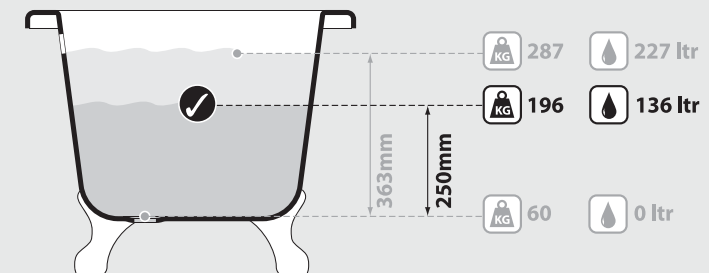

.dwg | .dxf | .skp www.vandabaths.com

Massachusetts Code: File No. P1-1013-141
cUPC listing by IAPMO: File No. 6574

VA/1204/05/March16