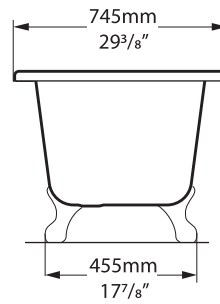

Richmond

RIC-N-xx-OF

Top view

Side view

Front view

Rim Detail

Section AA

Section BB

Shown with K31 waste kit

Tap holes can be drilled by installer
Armaturenlöcher können leicht vom Installateur
gebohrt werden
Les trous de robinetterie peuvent être percés
par l'installateur
Pueden ser perforados por el instalador
I fori per rubinetti possono essere
perforati dall'installatore

*All measurements subject to +/-5% tolerance

.dwg | .dxf | .skp www.vandabaths.com

Massachusetts Code: File No. P1-1013-141
cUPC listing by IAPMO: File No. 6574

VA/1204/05/March16