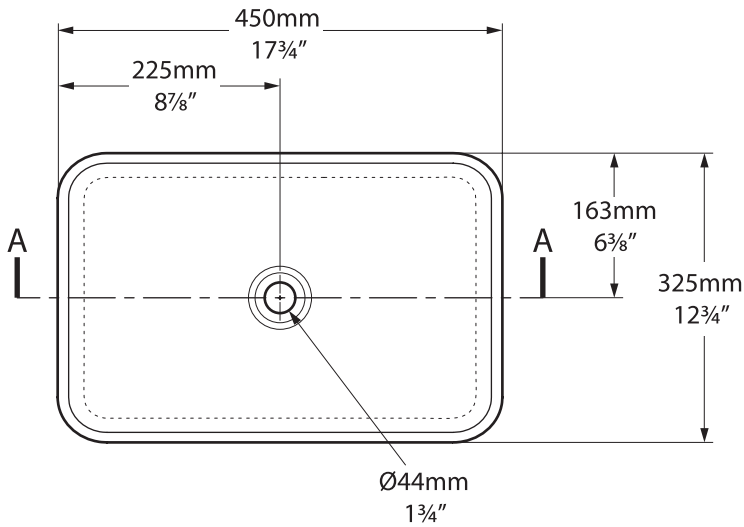

Edge 45

VB-EDG-45-NO / VB-EDG45-xx-NO

Top view

Front view

Side view

Section AA

*All measurements subject to +/-5% tolerance