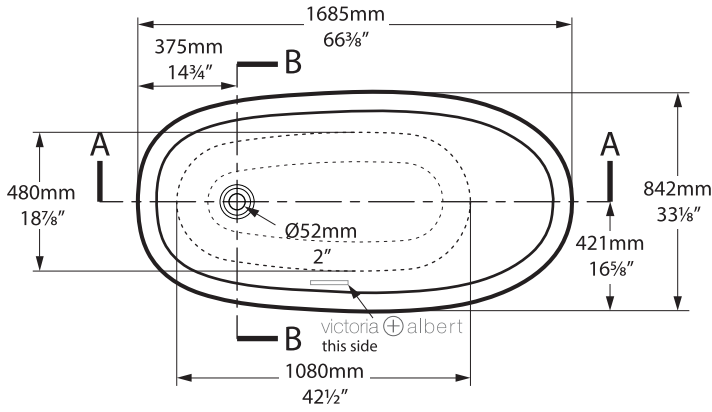

## Related collections

Drayton 40 basin

Staffordshire Taps

# Drayton

DRA-N-xx-OF

Top view

Rim Detail

Side view

Front view

Section BB

Section AA