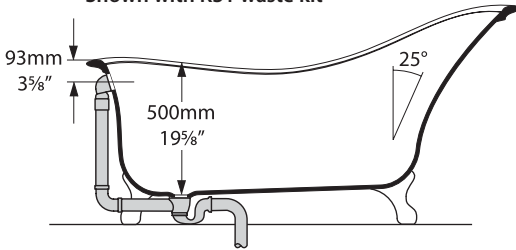

Section AA

Shown with K31 waste kit