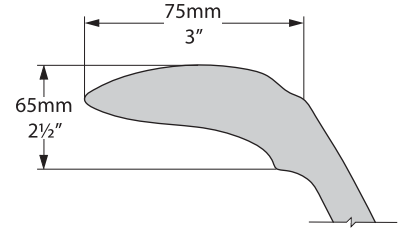

## Related collections

Drayton 40 basin

Staffordshire Taps

# Drayton

DRA-N-xx-OF

Top view

Rim Detail

Side view

Front view

Section BB

Section AA