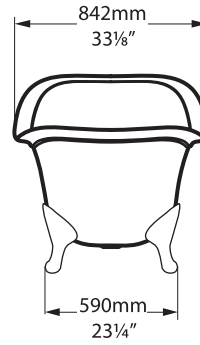

## Related collections

Drayton 40 basin

Staffordshire Taps

# Drayton

DRA-N-xx-OF

Top view

Rim Detail

Side view

Front view

Section BB

Section AA