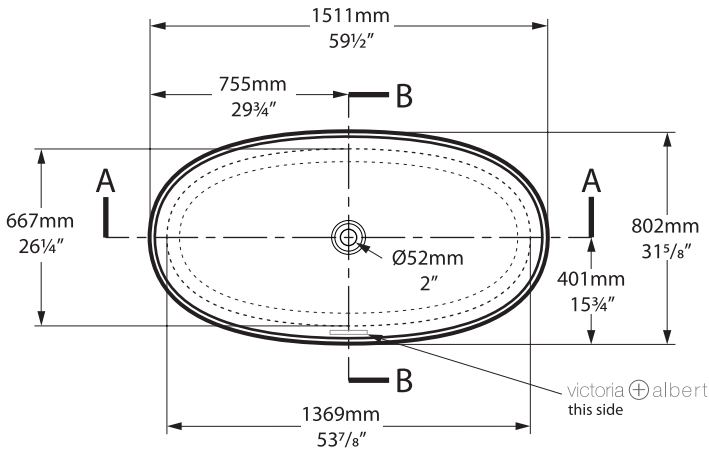

K12 

K17 

K40 

Related collections

ios 54

ios 80

Luxury Backrest

Top view

Front view

Side view

Section BB  
Shown with K17 waste kit

Section AA

Section BB  
Shown with K12/K40 waste kit

\*All measurements subject to +/-5% tolerance  
\*Overflow hole not drilled