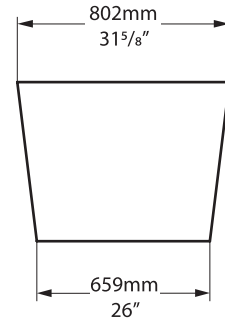

K12 

K17 

K40 

Related collections

ios 54

ios 80

Luxury Backrest

Top view

Front view

Side view

Section BB  
Shown with K17 waste kit

Section AA

Section BB  
Shown with K12/K40 waste kit

\*All measurements subject to +/-5% tolerance  
\*Overflow hole not drilled