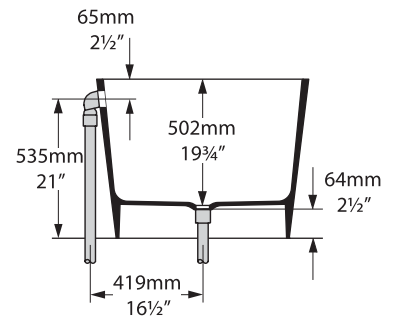

K12 

K17 

K40 

Related collections

ios 54

ios 80

Luxury Backrest

Top view

Front view

Side view

Section BB  
Shown with K17 waste kit

Section AA

Section BB  
Shown with K12/K40 waste kit

\*All measurements subject to +/-5% tolerance  
\*Overflow hole not drilled