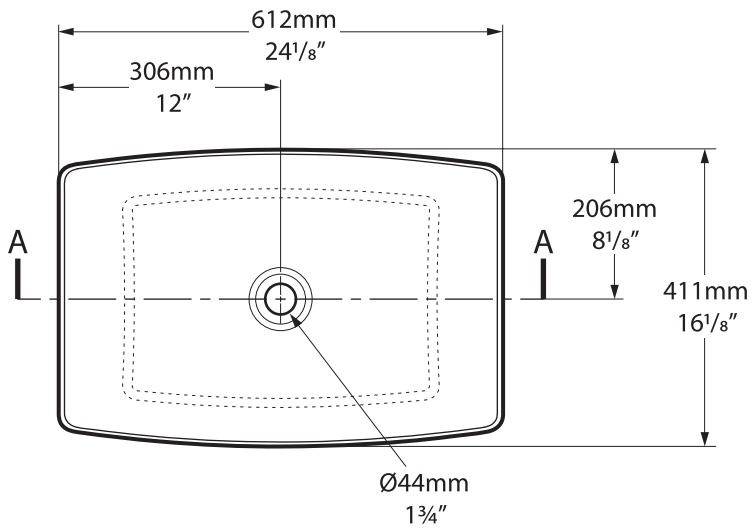

Ravello 60

VB-RAV-60-NO / VB-RAV60-xx-NO

Top view

Front view

Side view

Section AA

*All measurements subject to +/-5% tolerance