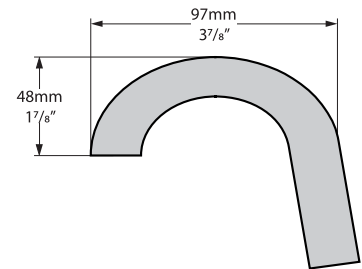

Side view

Front view

Section BB

Shown with K31 waste kit

Section AA

Rim detail

*All measurements subject to +/-5% tolerance

.dwg | .dxf | .skp www.vandabaths.com