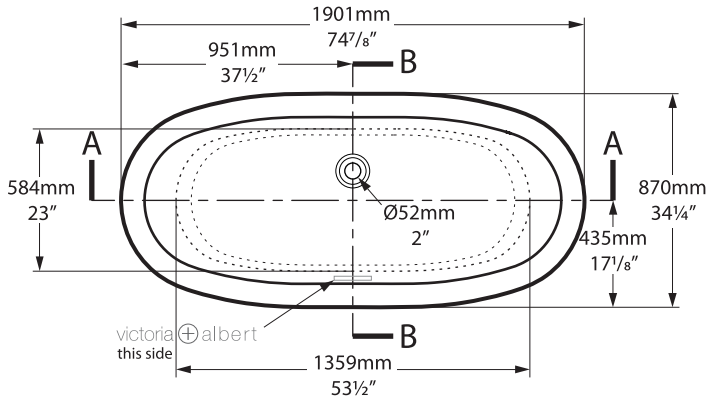

K30

K31

Related collections

Amalfi 55

Florin Taps

Marlborough

MAR-N-xx-OF

Top view

Side view

Front view

Section BB

Shown with K31 waste kit

Section AA

Rim detail

*All measurements subject to +/-5% tolerance

.dwg | .dxf | .skp www.vandabaths.com