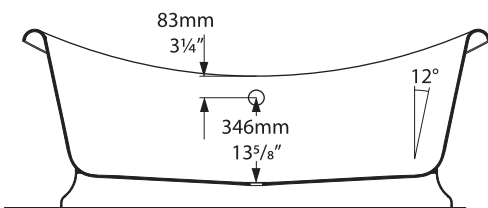

Side view

Front view

Section BB

Shown with K31 waste kit

Section AA

Rim detail

*All measurements subject to +/-5% tolerance

.dwg | .dxf | .skp www.vandabaths.com