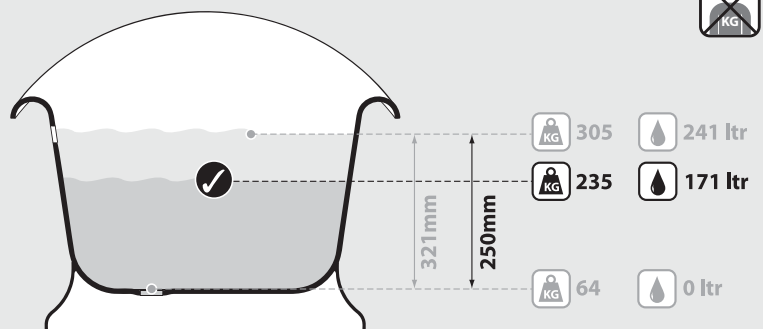

Side view

Front view

Section BB

Shown with K31 waste kit

Section AA

Rim detail

*All measurements subject to +/-5% tolerance

.dwg | .dxf | .skp www.vandabaths.com