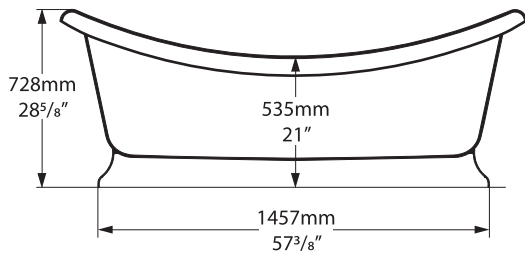

K30

K31

Related collections

Amalfi 55

Florin Taps

Marlborough

MAR-N-xx-OF

Top view

Side view

Front view

Section BB

Shown with K31 waste kit

Section AA

Rim detail

*All measurements subject to +/-5% tolerance

.dwg | .dxf | .skp www.vandabaths.com