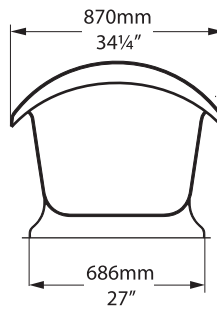

Side view

Front view

Section BB

Shown with K31 waste kit

Section AA

Rim detail

*All measurements subject to +/-5% tolerance

.dwg | .dxf | .skp www.vandabaths.com