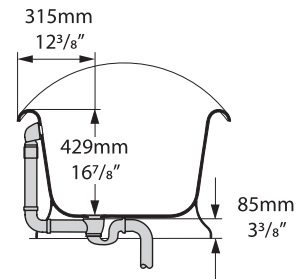

Side view

Front view

Section BB

Shown with K31 waste kit

Section AA

Rim detail

*All measurements subject to +/-5% tolerance

.dwg | .dxf | .skp www.vandabaths.com